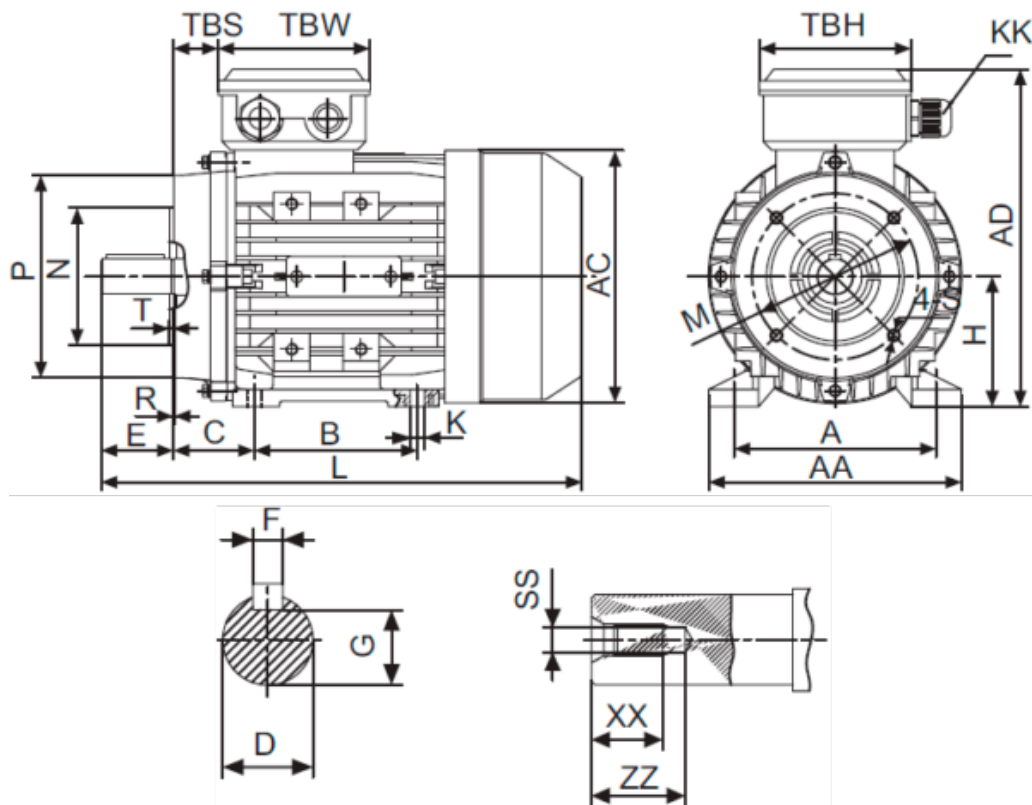

Data Sheet

Article number: 25009616009

Description: Kleedrive MS631-6 0.09kw 900 rpm
3x230/400V 50HZ IP55 B34

Measures

A = 100	F = 4	R = 0	ZZ = 14
AA = 120	G = 8.5	S = M5	
AC = Ø121	H = 63	SS = M4	
AD = 169	KK = 1-M16X1.5	T = 2.5	
B = 80	L = 220	TBH = 94	
C = 40	M = Ø75	TBS = 14	
D = 11	N = Ø60	TBW = 94	
E = 23	P = Ø90	XX = 10	